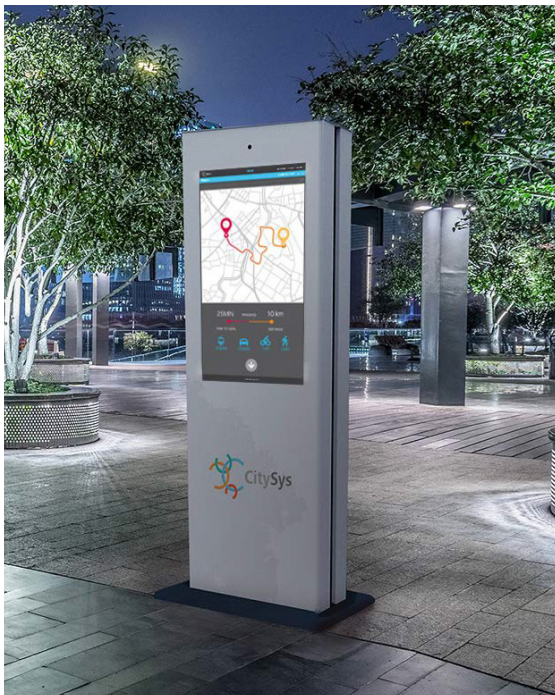

SOFTWARE SPECIFICATION

QUALITY OF LIFE & HAPPINESS

Provide your residents with free Wi-Fi while enhancing your city's image as an attractive place to work and live - all while improving your city's operating efficiency.

TRANSPORTATION & MOBILITY

City network improves mobility and the flow of transportation, providing residents with public transit schedules and tourist attractions across the city.

ENERGY & ENVIRONMENT

Create a healthier environment, streamlining public transit, increasing ridership and improving air quality.

PUBLIC SAFETY & RESILIENCE

City leaders are alerted to incidents and can take immediate action to protect citizens. Residents can connect to emergency services and access critical public information.

ECONOMIC DEVELOPMENT & GROWTH

Foster business growth and entrepreneurship by improving citizen participation through unique and targeted advertising opportunities, driving new customers to local businesses.