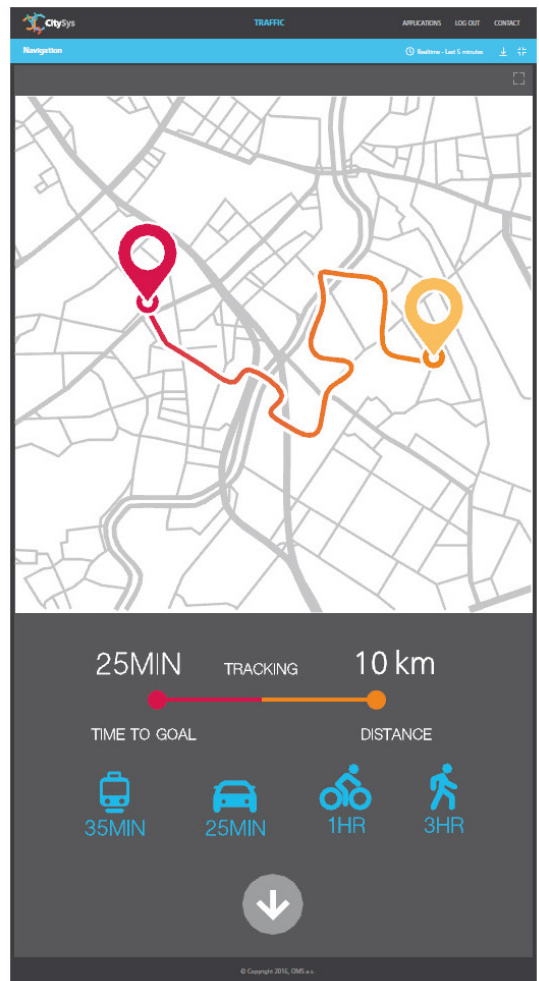

SOFTWARE SPECIFICATION

QUALITY OF LIFE & HAPPINESS

Provide your residents with free Wi-Fi while enhancing your city's image as an attractive place to work and live - all while improving your city's operating efficiency.

TRANSPORTATION & MOBILITY

City network improves mobility and the flow of transportation, providing residents with public transit schedules and tourist attractions across the city.

ENERGY & ENVIRONMENT

Create a healthier environment, streamlining public transit, increasing ridership and improving air quality.

PUBLIC SAFETY & RESILIENCE

City leaders are alerted to incidents and can take immediate action to protect citizens. Residents can connect to emergency services and access critical public information.

ECONOMIC DEVELOPMENT & GROWTH

Foster business growth and entrepreneurship by improving citizen participation through unique and targeted advertising opportunities, driving new customers to local businesses.