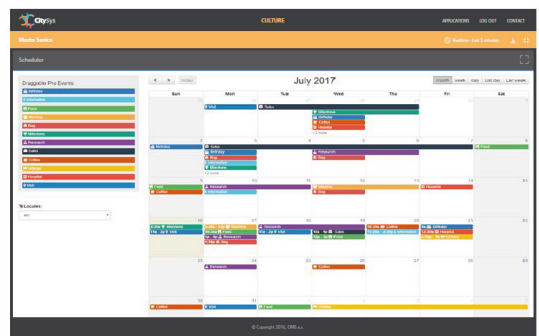

SOFTWARE SPECIFICATION

QUALITY OF LIFE & HAPPINESS

Provide your residents with free Wi-Fi while enhancing your city's image as an attractive place to work and live - all while improving your city's operating efficiency.

TRANSPORTATION & MOBILITY

City network improves mobility and the flow of transportation, providing residents with public transit schedules and tourist attractions across the city.

ENERGY & ENVIRONMENT

Create a healthier environment, streamlining public transit, increasing ridership and improving air quality.

PUBLIC SAFETY & RESILIENCE

City leaders are alerted to incidents and can take immediate action to protect citizens. Residents can connect to emergency services and access critical public information.

ECONOMIC DEVELOPMENT & GROWTH

Foster business growth and entrepreneurship by improving citizen participation through unique and targeted advertising opportunities, driving new customers to local businesses.