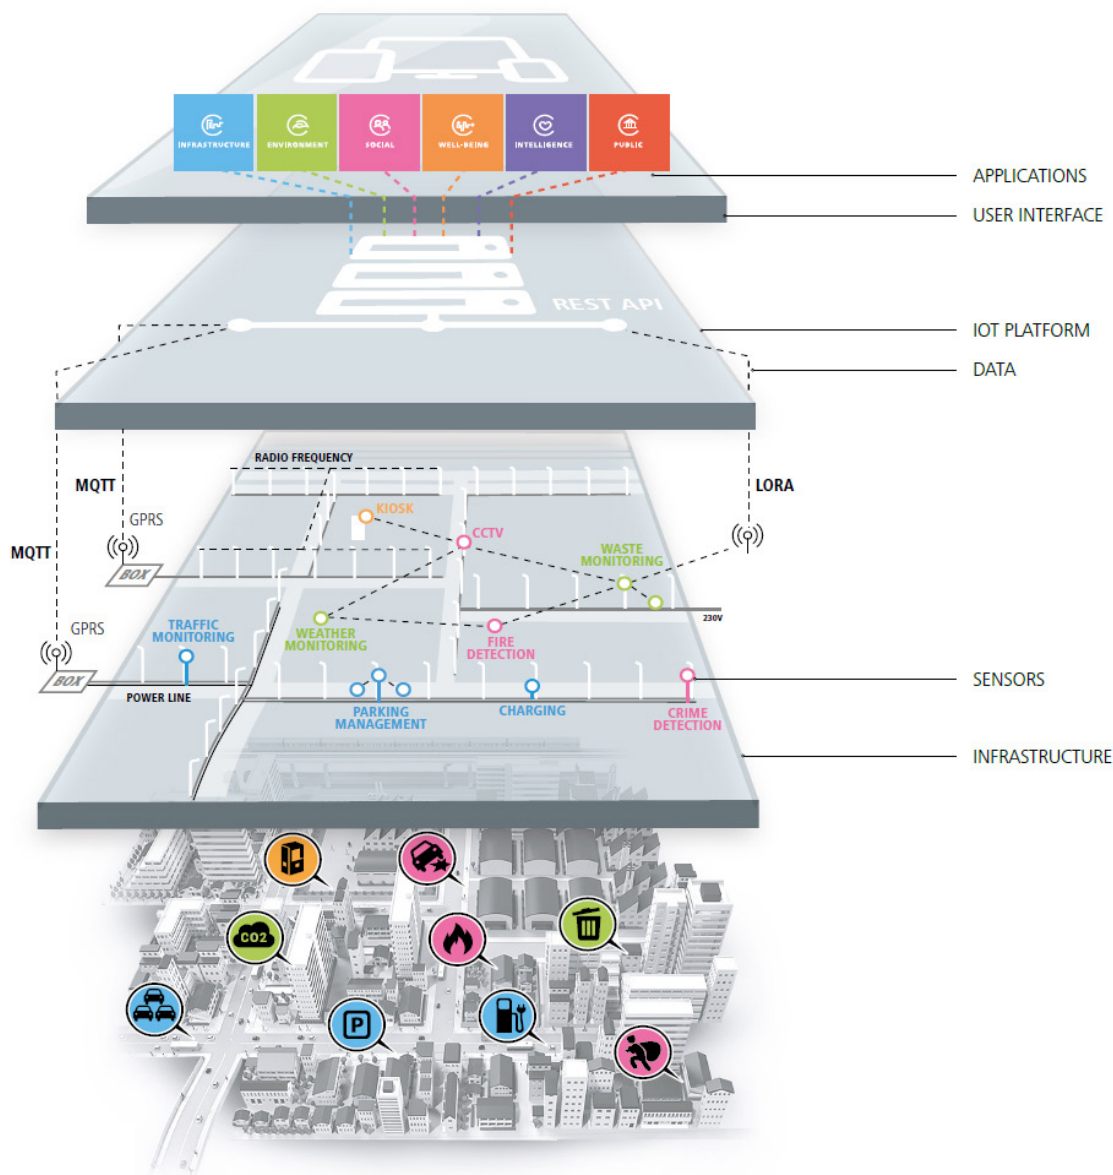

### ENERGY & ENVIRONMENT

Create a healthier environment, streamlining public transit, increasing ridership and improving air quality.

## PLATFORM

### IOT PLATFORM CITYSYS

The aim is to interconnect any device with other devices and applications (usually through the cloud) with the information transfer via an ordinary Internet connection.

Communication is performed locally so the production process is not limited even during the loss of an Internet connection. It may be controlled online from any place in the world, or it is possible to have online access to data history. CitySys is an open platform integrating many applications and it can be adapted according to the needs of the specific installation.